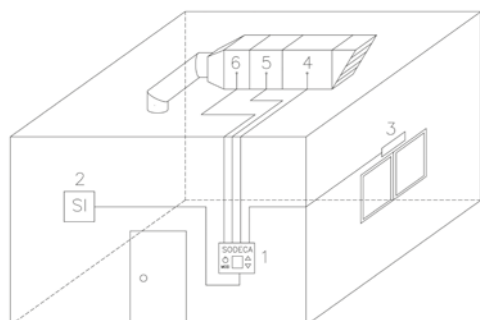

Installation example

1. CAP/EC control.
2. SI-PM2,5+VOC or SI-CO₂+VOC sensor.
3. Remote stop (voltage-free contact).
4. Unit with EC Technology fan, with 0-10V regulation.
5. Filter status pressure switch (voltage-free contact).
6. Actuation of the disinfection system (5A - 230 V AC relay).