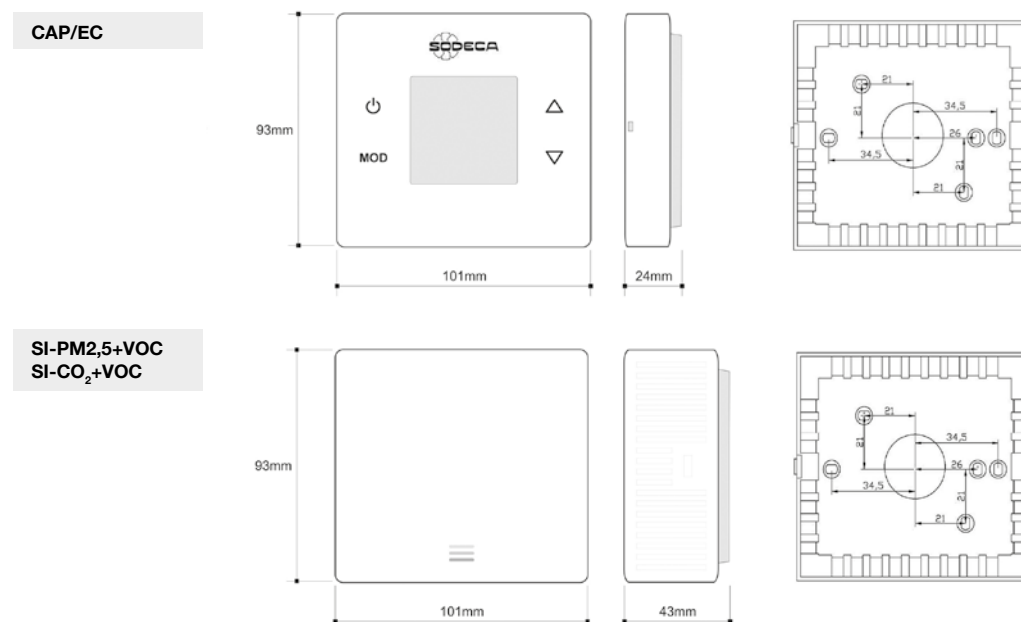

CAP/EC

Intelligent control for regulating units with EC Technology fans suitable for use with external air quality sensors

Intelligent control designed for automatic or manual operation of EC Technology fans.

Characteristics of the main unit:

- LCD display with LED Backlight.
- Manual set point regulation 0-10V.
- Automatic set point regulation 0-10V, based on the sensor readings.
- Built-in temperature and humidity sensors.
- Remote safety stop.
- Disinfection system ON/OFF.
- Filter maintenance alarm.
- Disinfection system maintenance alarm.
- Time programming.
- Modbus RTU communications channel.
- Mounted on the wall or on the fan itself.
- 230 V 50 Hz power supply.

- Inputs:
  - 2 analogue inputs 0-10V for PM2.5 sensors, VOC or CO₂.
  - 1 input for filter status pressure switch voltage-free contact.
  - 1 input for remote stop voltage-free contact.
- Outputs:
  - 1 output 0-10V regulation of EC Technology motor.
  - 1 disinfection system actuation voltage-free contact.

Intelligent sensors:

- LED air status indicator.
- Wall-mounted.
- 230 V 50 Hz power supply.
- Available options:
  - PM2,5+VOC: For recirculating installations.
  - CO₂+VOC: For renewal installations.

Order code

	Regulation type				
	Temperature	Relative Humidity	PM2.5	CO₂	VOC
CAP/EC	OK	OK	-	-	-
CAP/EC with PM2,5+VOC	OK	OK	OK	-	OK
CAP/EC with CO₂+VOC	OK	OK	-	OK	OK

Dimensions mm