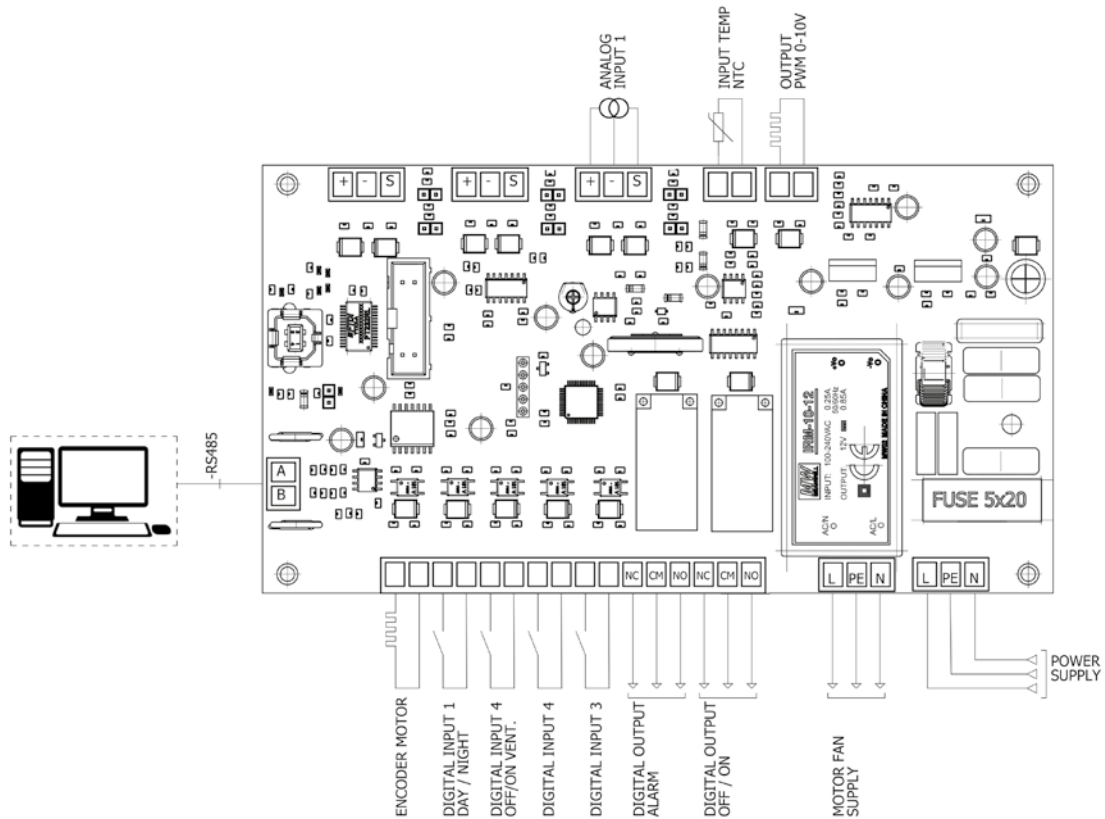

The EC CONTROL panel includes:

- Built-in high precision differential pressure sensor.
- LCD screen for functions programming.
- RTU Modbus connection for BMS systems.

- USB port for quick configuration via PC.
- 0-10 V and 4-20 mA configurable analogue inputs for connection to external sensors: °C, VOC, CO, humidity...
- Casing with IP54 protection.
- Operating temperature range -10 °C +50 °C.
- 230 V AC 50/60 Hz power supply.
- Digital inputs for activating and stopping the system and DAY/NIGHT function.
- Potential free relay outputs: run and fault.

Technical characteristics

Model	Supply voltage (V)	Nominal current (A)	Control output (V)	Pressure range (Pa)	Operating temperature (°C)	Weight (kg)	Protection class
EC CONTROL	230 V AC 50/60 Hz	0.6	0-10	0-2500	-10 to +50	0.9	IP54

Dimensions mm

Accessories

Connections

THE IDEAL ACCESSORY FOR EC TECHNOLOGY MOTOR VENTILATION SYSTEMS

The EC CONTROL system is **compatible with our controlled mechanical ventilation systems (CMVs) equipped with EC Technology motors**, allowing automatic regulation of those systems.