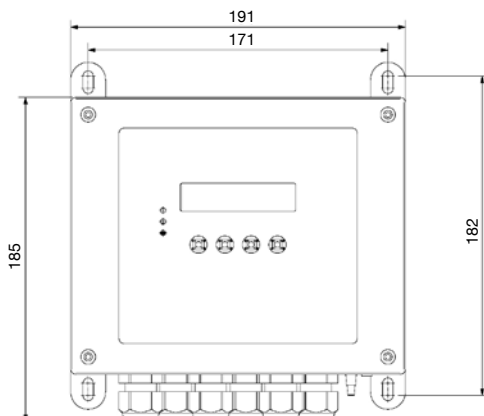

Dimensions mm